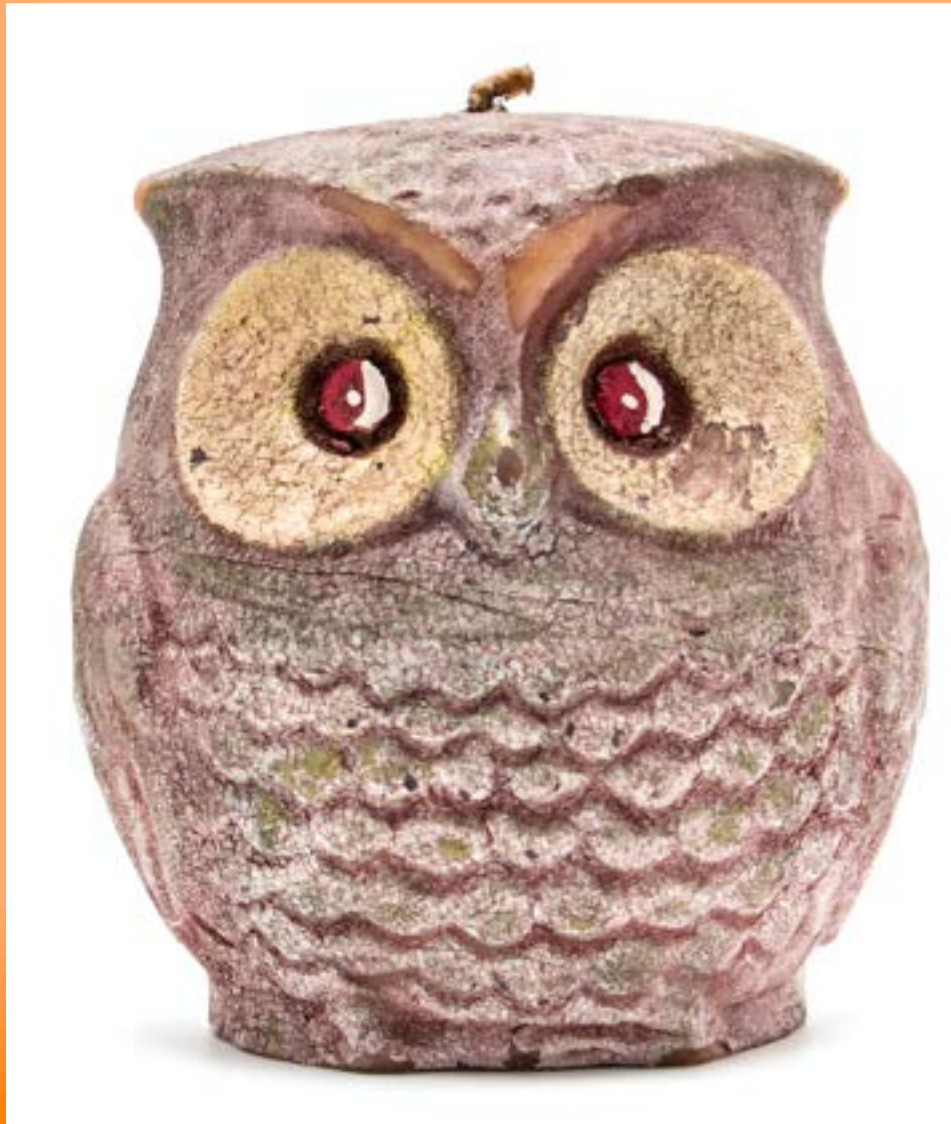

Alto 11.5 cms.
Ancho 6.5 cms.
Profundo 5.5 cms

Resina

Alto 19.5 cms.
Ancho 5.5 cms.
Profundo 5 cms

Resina

Alto 14 cms.
Ancho 6.5 cms.
Profundo 5.5 cms

Búhos de René Avilés Fabila
Catálogo

Vela

Alto 13.5 cms.
Ancho 12 cms.
Profundo 8 cms